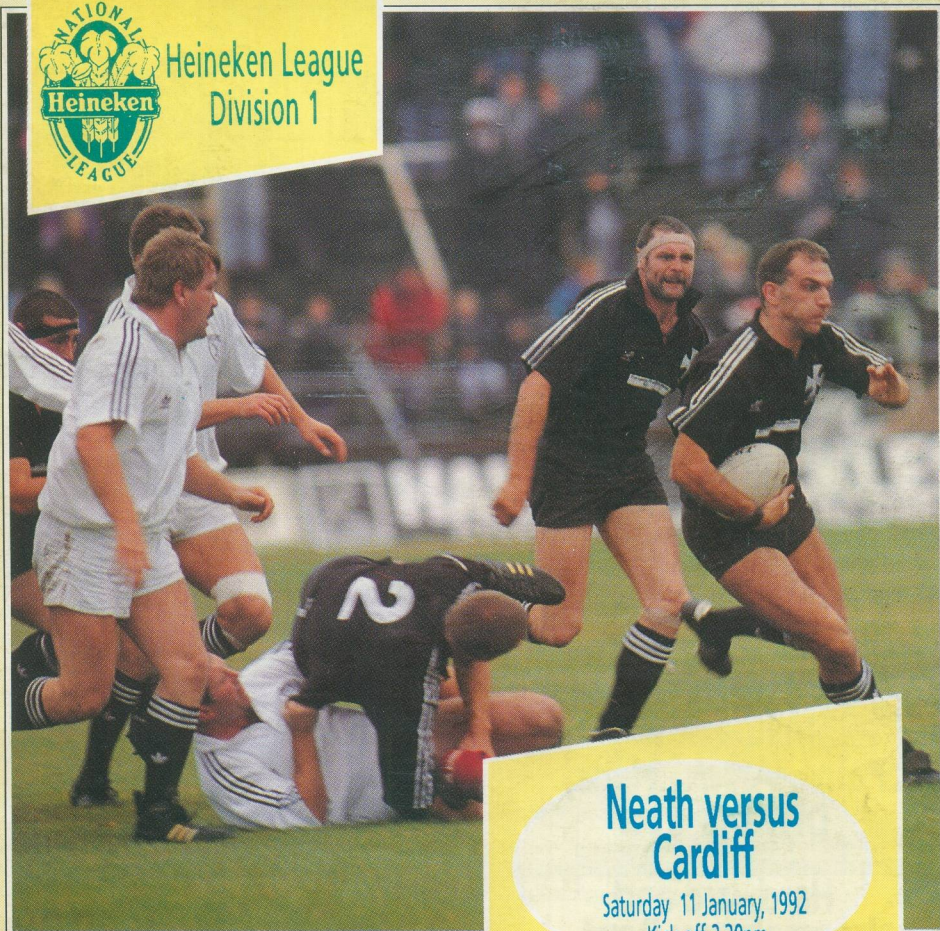

The All Blacks

Match Day Magazine

Heineken League
Division 1

Neath versus Cardiff

Saturday 11 January, 1992
Kick off 2.30pm

Welcome to The Gnoll
Official Match Programme 70p ...

Neath Rugby Football Club are sponsored by
European Profiles Limited